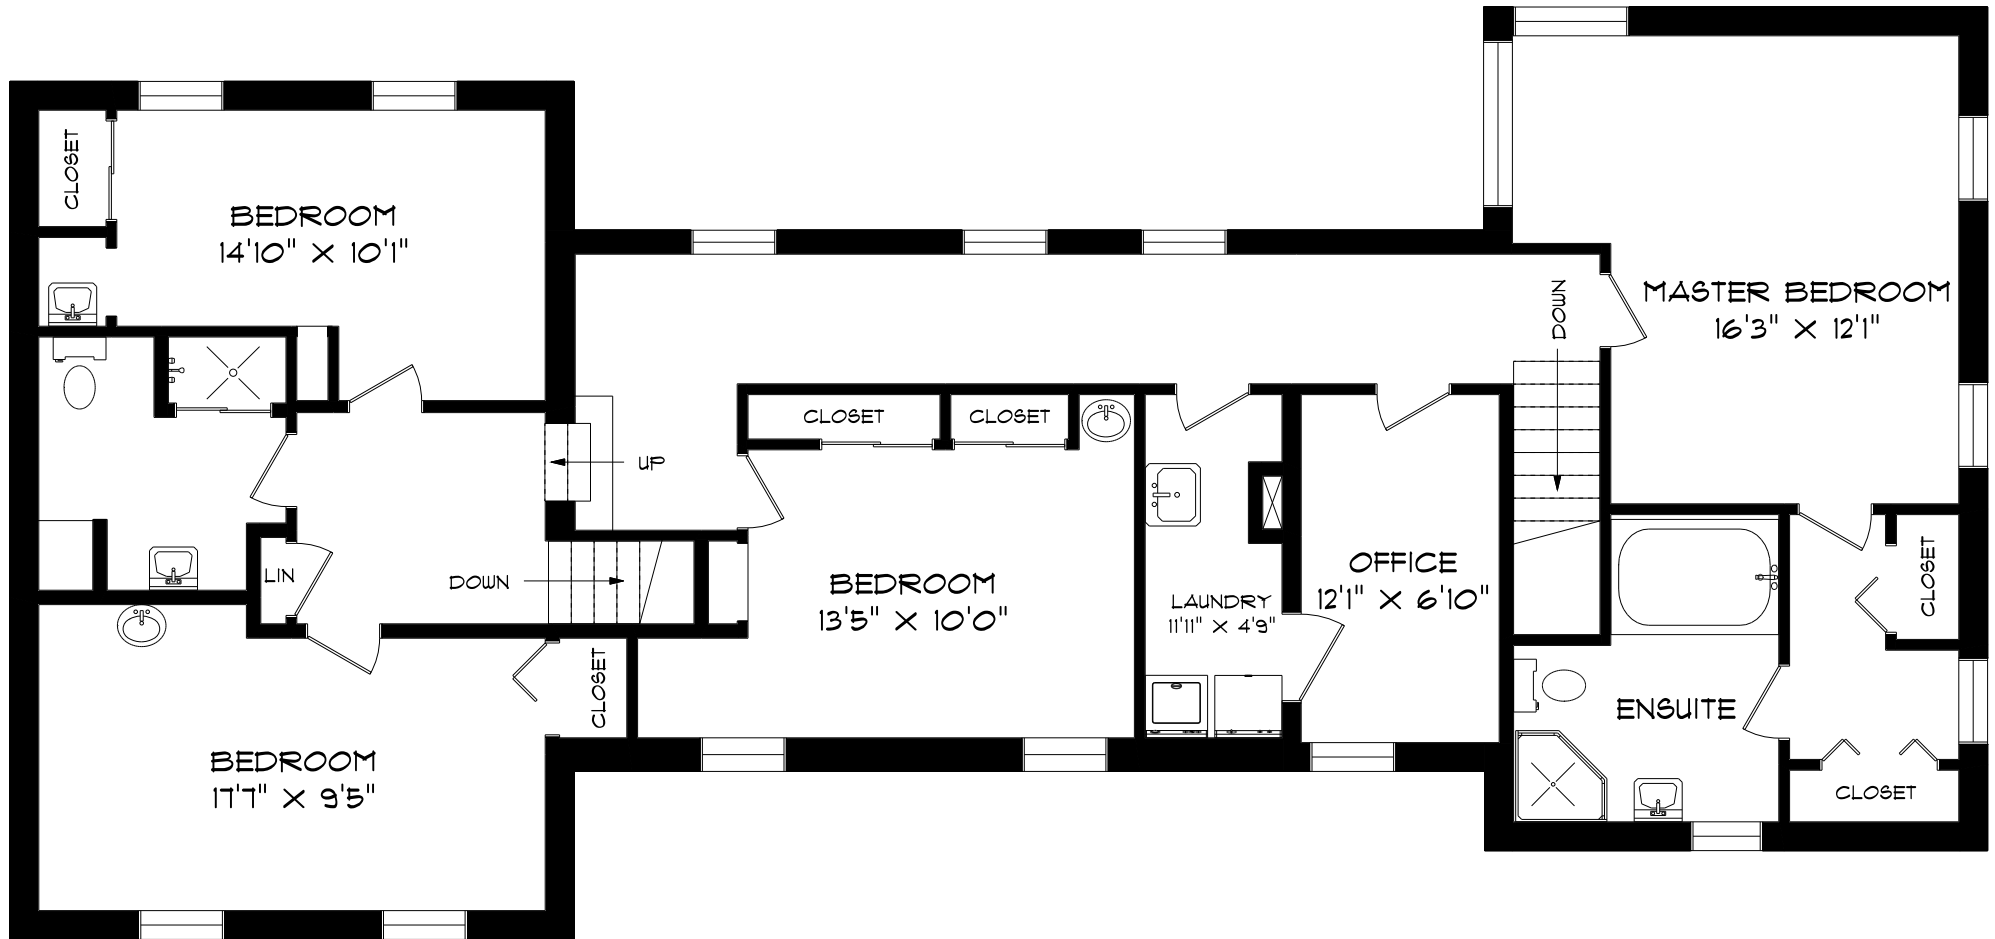

# 2090 LLOYDTOWN AURORA ROAD

SECOND FLOOR  
1689 SQUARE FEET

PHONE 905-271-7010  
FAX 905-271-4468  
PLANS@PLANITMEASURING.COM

MEASURED ON AUGUST 29, 2013  
ROOM SIZES SHOULD BE CONSIDERED APPROXIMATE  
SINCE MEASUREMENTS ARE SUBJECT TO CERTIFICATION.

© 2013 PLANIT MEASURING®