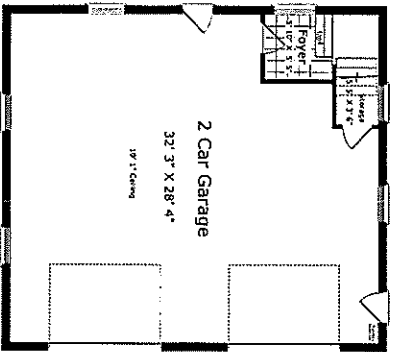

16113 Kennedy Road, Caledon

Main Floor Approximately 3740 Sq. Ft.

Prepared by: Sygnus Measuring 416-254-7803 Note: Not To Scale. Actual usable floor space may vary from the stated floor area.