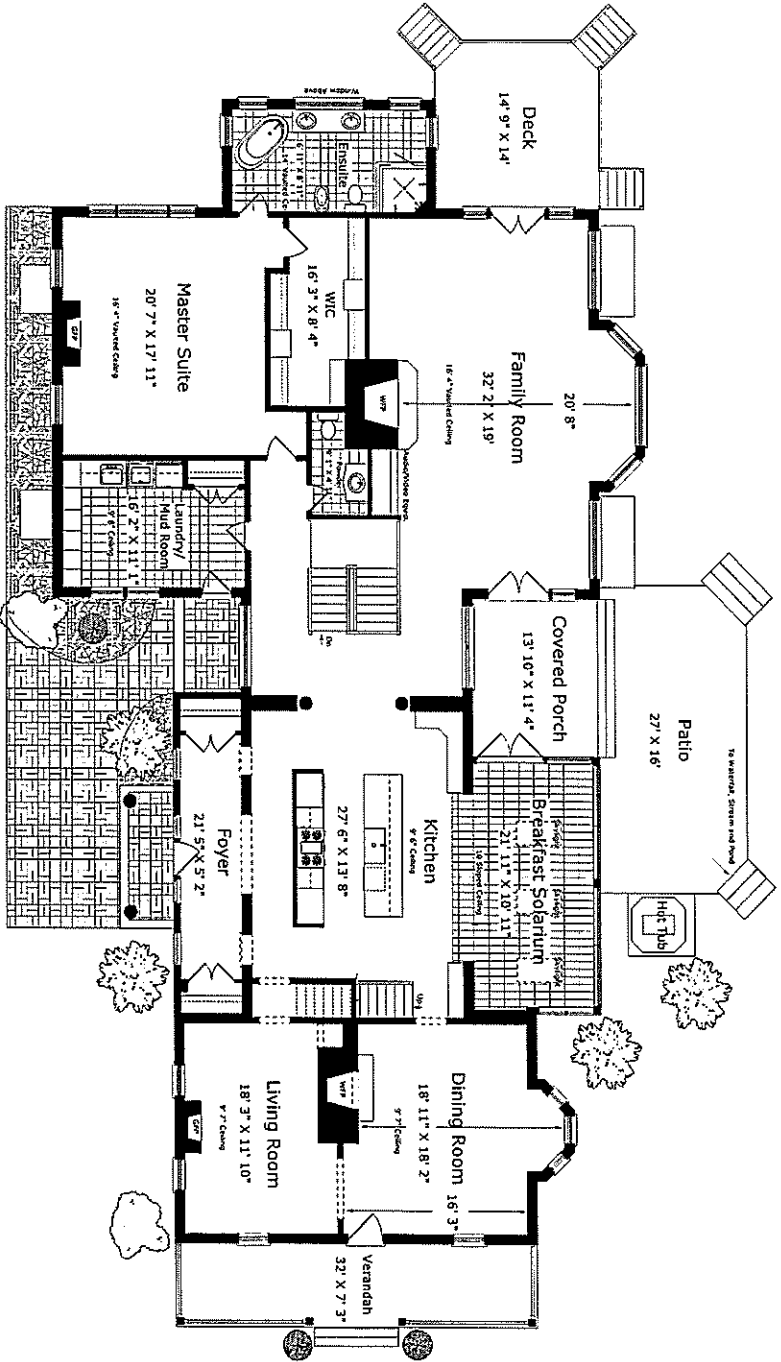

16113 Kennedy Road, Caledon

Main Floor Approximately 3740 Sq. Ft.

Prepared by: Sygnus Measuring 416-254-7803 Note: Not To Scale. Actual usable floor space may vary from the stated floor area.