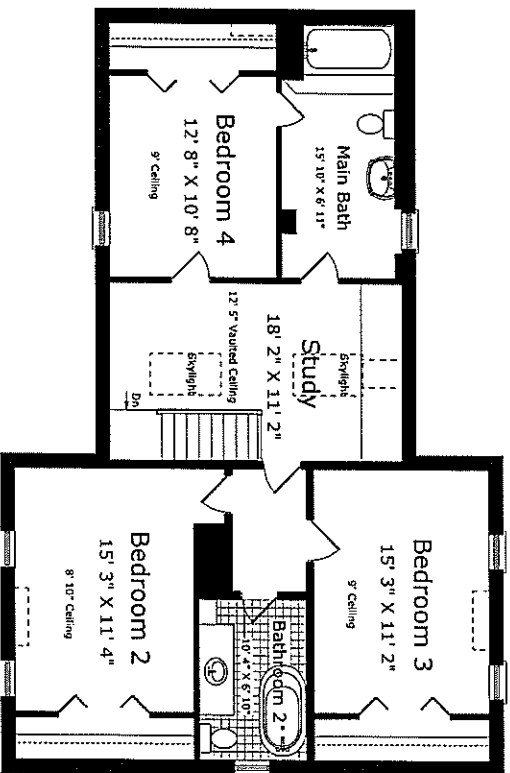

16113 Kennedy Road, Caledon

Second Floor Approximately 1224 Sq. Ft.

Loft Approximately 580 Sq. Ft.

Prepared by: Sygnus Measuring 416-254-7803 Note: Not To Scale. Actual usable floor space may vary from the stated floor area.