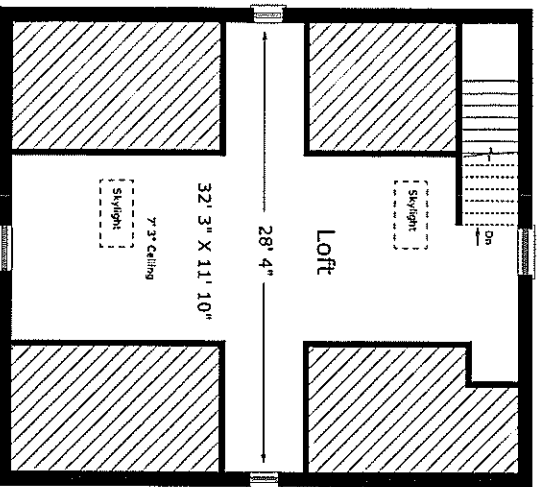

16113 Kennedy Road, Caledon

Second Floor Approximately 1224 Sq. Ft.

Loft Approximately 580 Sq. Ft.

Prepared by: Sygnus Measuring 416-254-7803 Note: Not To Scale. Actual usable floor space may vary from the stated floor area.