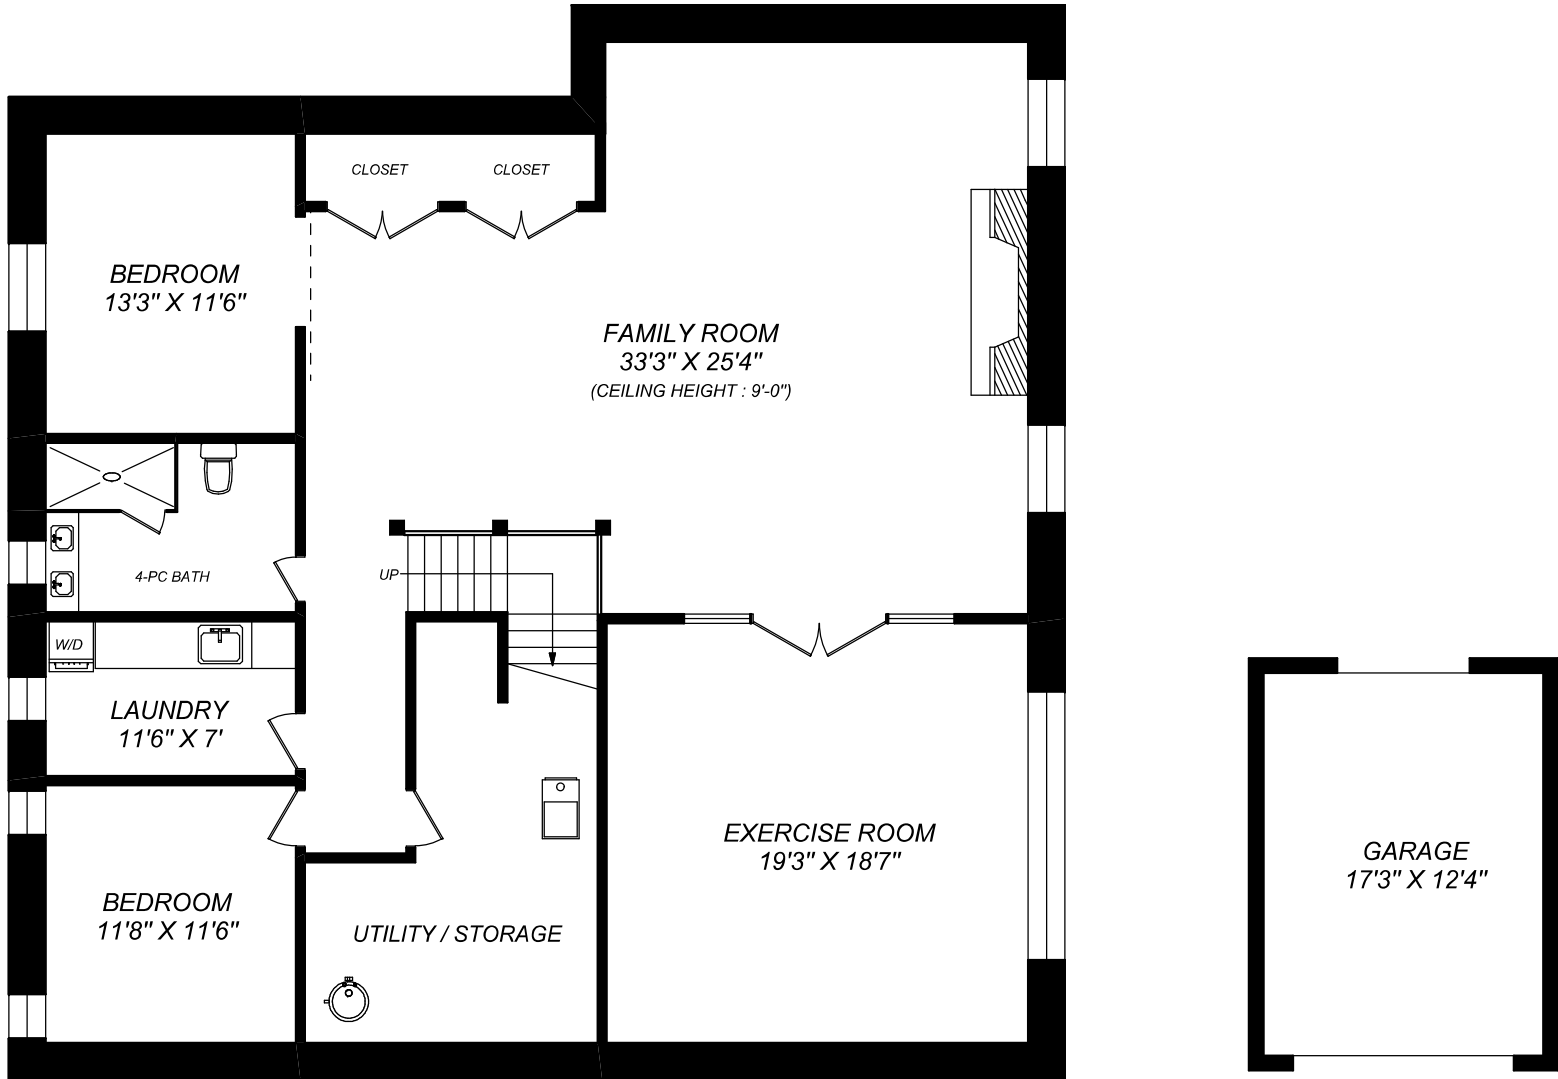

663 CHANDOS AVENUE,
INNISFIL

LOWER LEVEL
2216 SQUARE FEET

truPlan
416 573 2096