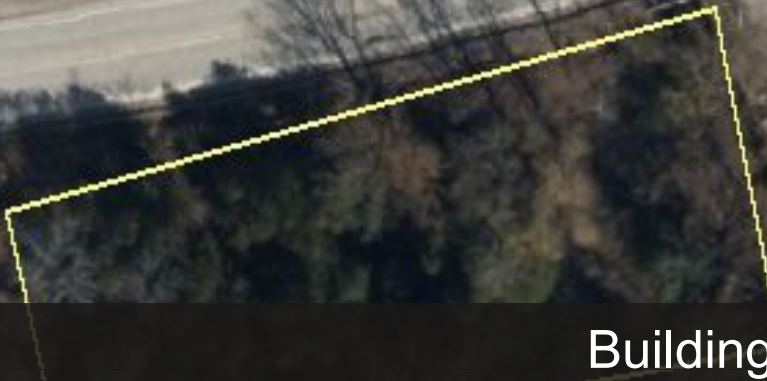

**moffat
dunlap**

REALTOR
BROKERAGE

Building Lot, Pottageville

Price: $305,000.00

Building Lot, Pottageville

A building lot in King with 205 ft frontage on Lloydtown-Aurora Road. The rectangular wooded lot lies within the hamlet of Pottageville which has seen lots of activity! Here is your chance to buy and build in King at the best price! The lot has 205 ft frontage and a depth of 96 ft on east side and 76 feet on the west side. The southern width is 202 ft. A boundary survey is available.

Presented by

John Dunlap,

Broker Of Record

Phone: 647-280-7430

john.dunlap@moffatdunlap.com